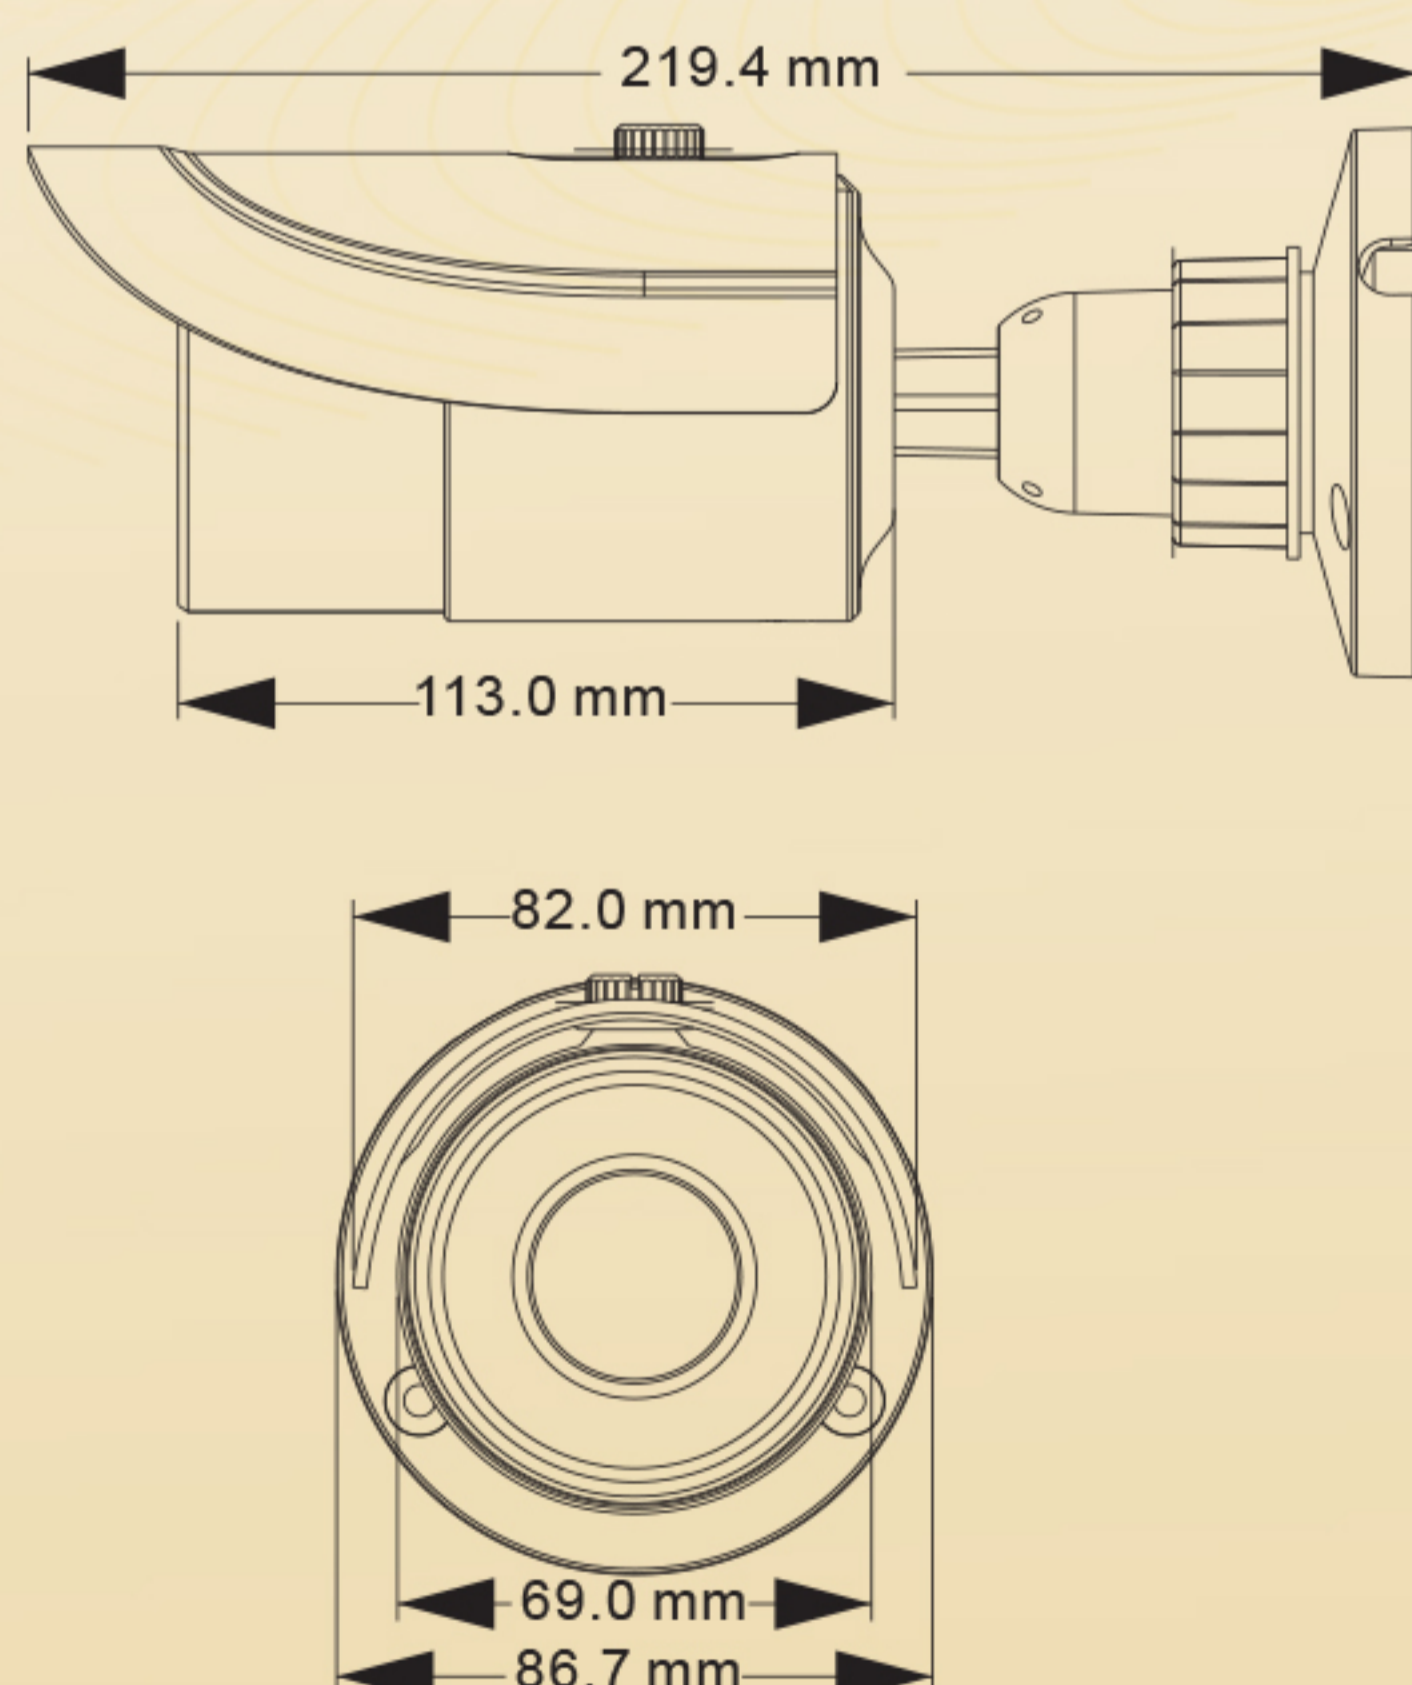

## 2 Megapixel Network IR Water-proof Bullet Camera

1/2.9"  
Sensor

Min.  
Illumination

BLC

WDR

Motion  
Detection

Day&Night

AWB

### ขนาด