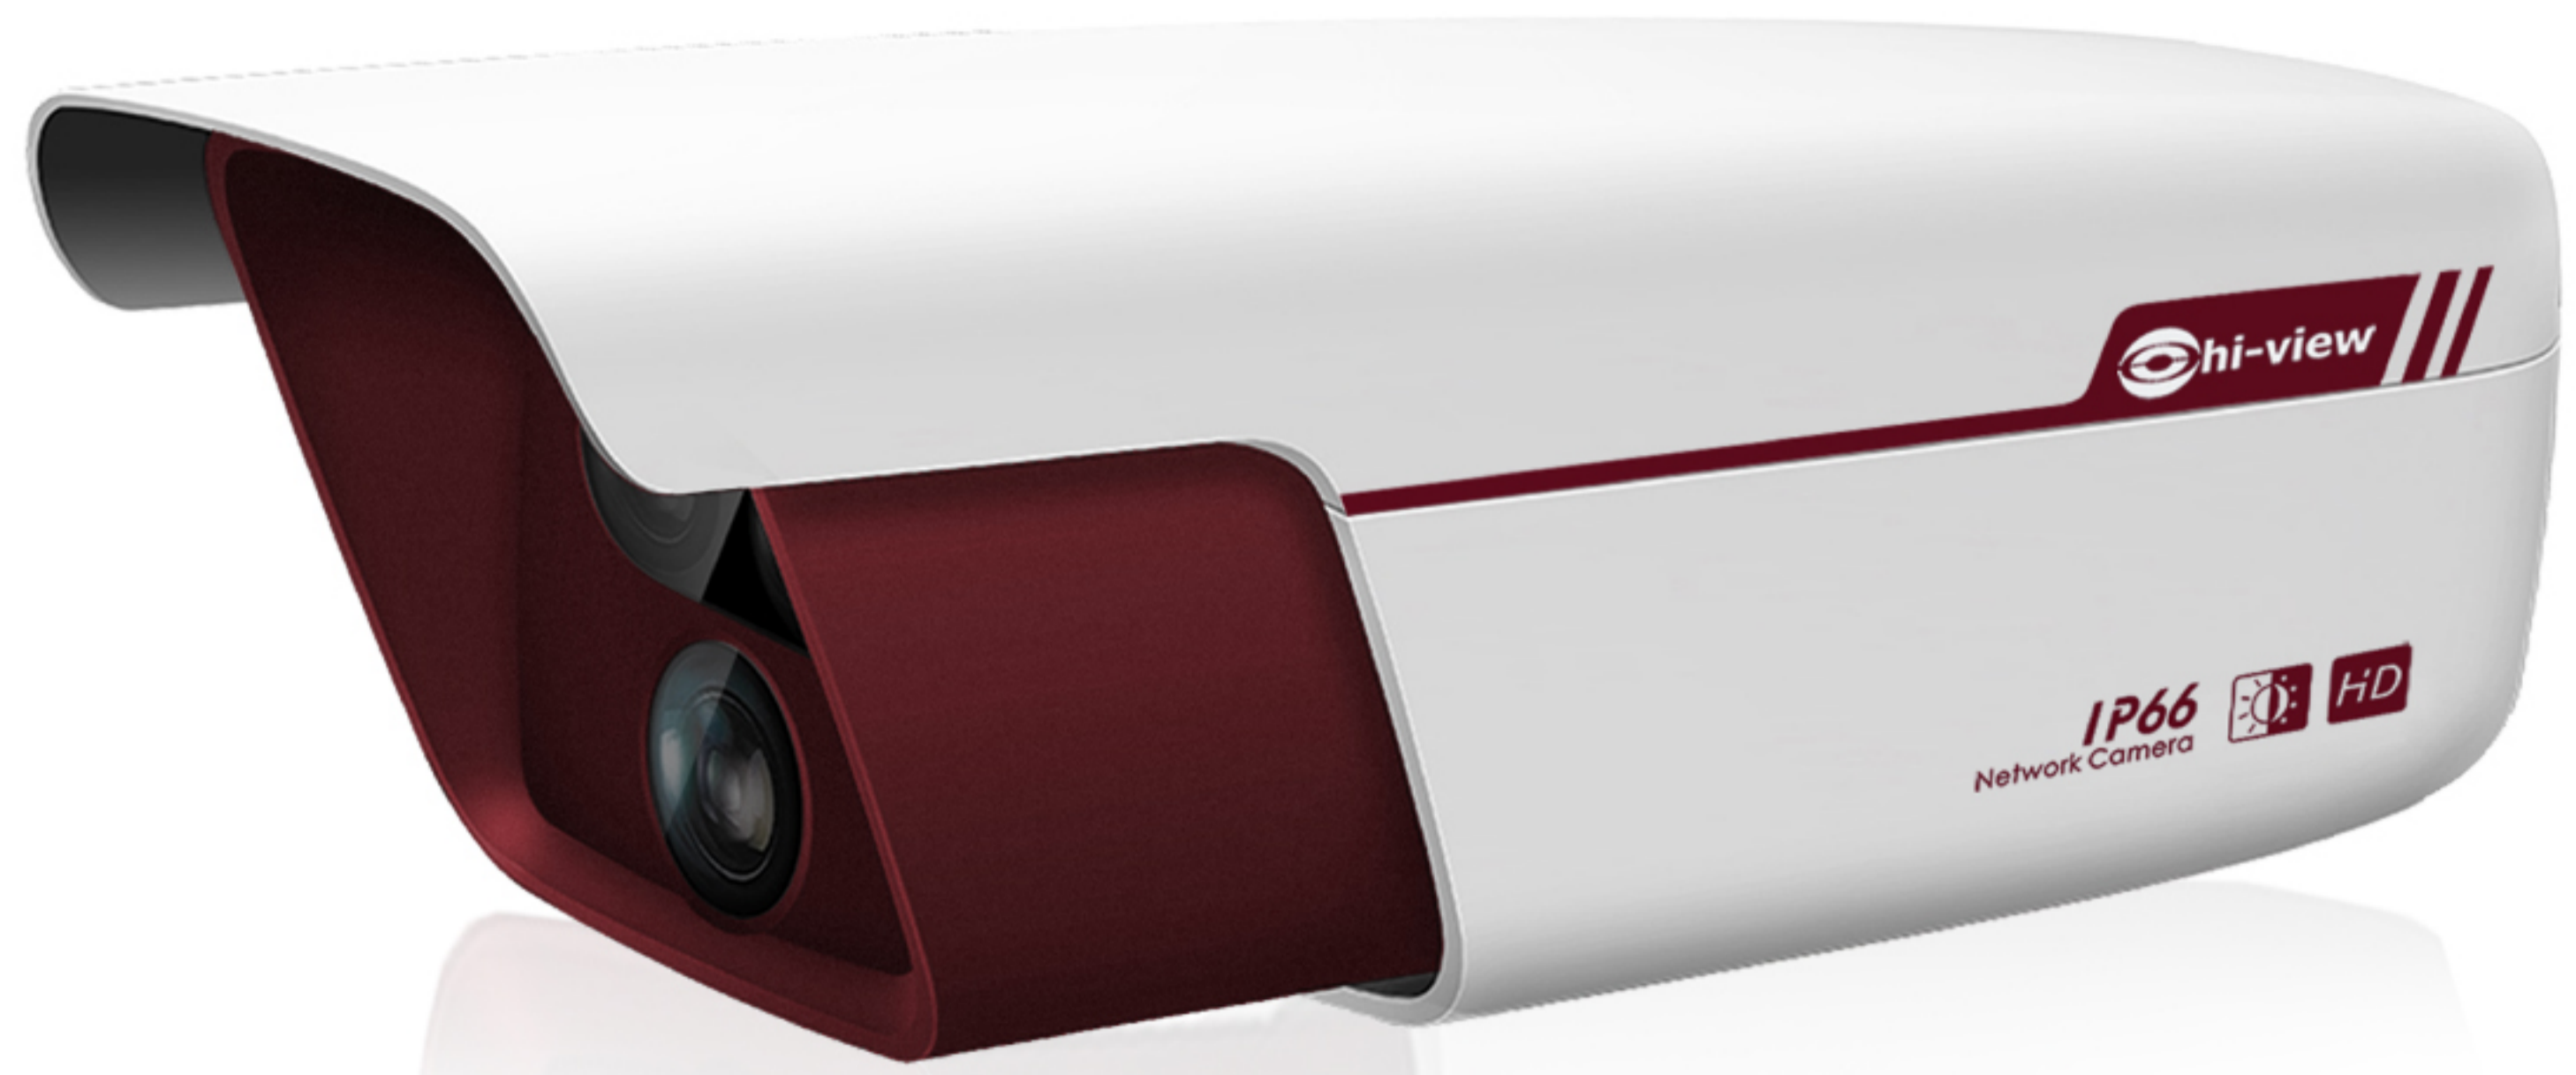

คุณสมบัติหลัก

- "Excellent Image Quality"

2.0 Megapixel 1/2.8" Progressive Scan CMOS Sensor
High definition and smooth picture, 1080p@30fps
H.264 high profile video codec, save up to 30% bandwidth and storage

Low illumination, 0.05Lux with color picture
WDR support / 3D noise reduction / Auto Iris

- Integrated High Efficiency IR

Industrial IR LED with long operation lifespan
30 ~ 50m IR distance SMART IR function

- Variety of Installation Application

Support image rotation 90°, 180°, 270°

Motorized varifocal lens

- Abundant Functions and Features

TF card slot, support Automatic Network Replenishment

Dual streaming (1080p + D1)

Bi-directional audio / alarm in&out / video out / RS485

One click auto focus

-30 °C ~ 70 °C operation temperature

PoE

IP66"

รายละเอียดสินค้า

รุ่น	HP-22B20
เซ็นเซอร์รับภาพ	1/2.8" Progressive Scan CMOS
พิกเซล	2.0 Megapixel
ค่าการรับภาพเมื่อมีแสงน้อย	Color: 0.05Lux @ (F1.6, AGC ON) B/W: 0Lux with IR
ความเร็วชัตเตอร์	1/10 ~ 1/10,000S
กลางวัน / กลางคืน	Auto (ICR) / Color / B/W
การปรับภาพย้อนแสง	Digital WDR
ทนต่อสัญญาณรบกวน	>50dB
สมดุลแสงสีขาว	Auto / Manual
Gain Control	Auto / Manual
การปรับแสงพื้นหลัง	Off / BLC / WDR
ชนิดเลนส์	M12
ขนาดเลนส์	3.6 / 6mm
อินฟราเรด	1pcs IR LED
ระยะอินฟราเรด	30m
IR Intensity	SMART IR
รูปแบบการบีบอัด	H.264 / MJPEG
ความละเอียด	Main stream: 1080p Secondary stream: D1
เฟรมเรท	Main stream: 1080p@30fps Secondary stream: D1@30fps
บิตเรท	64kbps ~ 8Mbps
การควบคุมบิตเรท	VBR / CBR

Dual Streams	Support
สถานะหน้าจอ	Date&Time / Alarm / Customized groups (Support up to 64 characters)
กำหนดพื้นที่ส่วนตัว	Up to 4 zones
จับความเคลื่อนไหว	Up to 4 zones
หยุดภาพชั่วขณะ	Support
ลดการรบกวนของภาพ	3D noise reduction
การกลับภาพ	Flip / Mirror / Rotation 90°, 180°, 270°
เครือข่าย โปรโตคอล	TCP/IP, UDP, HTTP, DHCP, DNS/DDNS, RTP/RTCP, RTSP, PPPoE, FTP, VSIP
ส่วนของผู้ใช้งาน	IPC Control Client / Web IPC Control
จำนวนผู้ใช้งานสูงสุด	10 Users
โปรแกรมการใช้งาน	Onvif, GB/T 28181-2011, API
กระตุ้นการละลารัม	Motion detection
รูปแบบการแจ้งเตือน	Alarm caption / Snapshot
อีเทอร์เน็ต	10/100M, RJ45 interface
รองรับหน่วยความจำ	TF card slot, support 32GB
อุณหภูมิขณะทำงาน	-30°C ~ 60°C / -22°F ~ 140°F
ความชื้น	10% ~ 95%
มาตรฐานการป้องกัน	IP66
ไฟเลี้ยง	12V DC +- 10% / PoE (IEEE802.3af)
กำลังไฟ	Max. 11W
น้ำหนัก	1Kg / 2.2lb (Gross Weight)
ขนาด	195 x 80 x 73mm / 7.68" x 3.15" x 2.87"