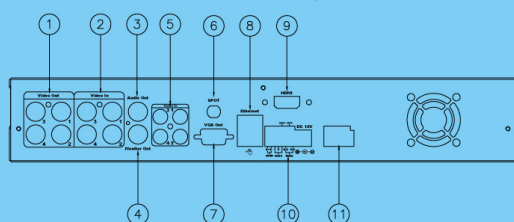

H.264 FULL D1 STANDARD DVR

Hv-08RN

Main Features

- H.264 hardware video compression
- Recording rate up to 50 PPS @ D1
- Support each channel backup
- Support CMS (Central Management System)
- Powerful mobile surveillance function, support JAVA, blackberry, i-Phone & Windows mobile
- Audio: 4 in & 1out/ Audio Backup / Audio Streaming
- Individual recording setup & function for each channel
- Support Privacy Mask
- HDD damaged block detection & temperature alarm system (HDD S.M.A.R.T)
- Support Pre-alarm
- DVR log function (ex. user login/ logout) for device safety management
- Up to six online clients for independent remote control; individual live-time, play-back & time-search function available

Interface

Front Panel Layout

1 Cover Case	6 Function Keys
2 REC Key	7 USB Port for Backup
3 LEDs	8 USB Port for Mouse
4 Channel Keys	9 IR Port for Remote Control
5 Direction Keys	

Back Panel Layout

1 Video Output	6 Spot Monitor Output
2 Video Input	7 VGA Output
3 Audio Output	8 Ethernet
4 Monitor Output	9 HDMI
5 Audio Input	10 Power