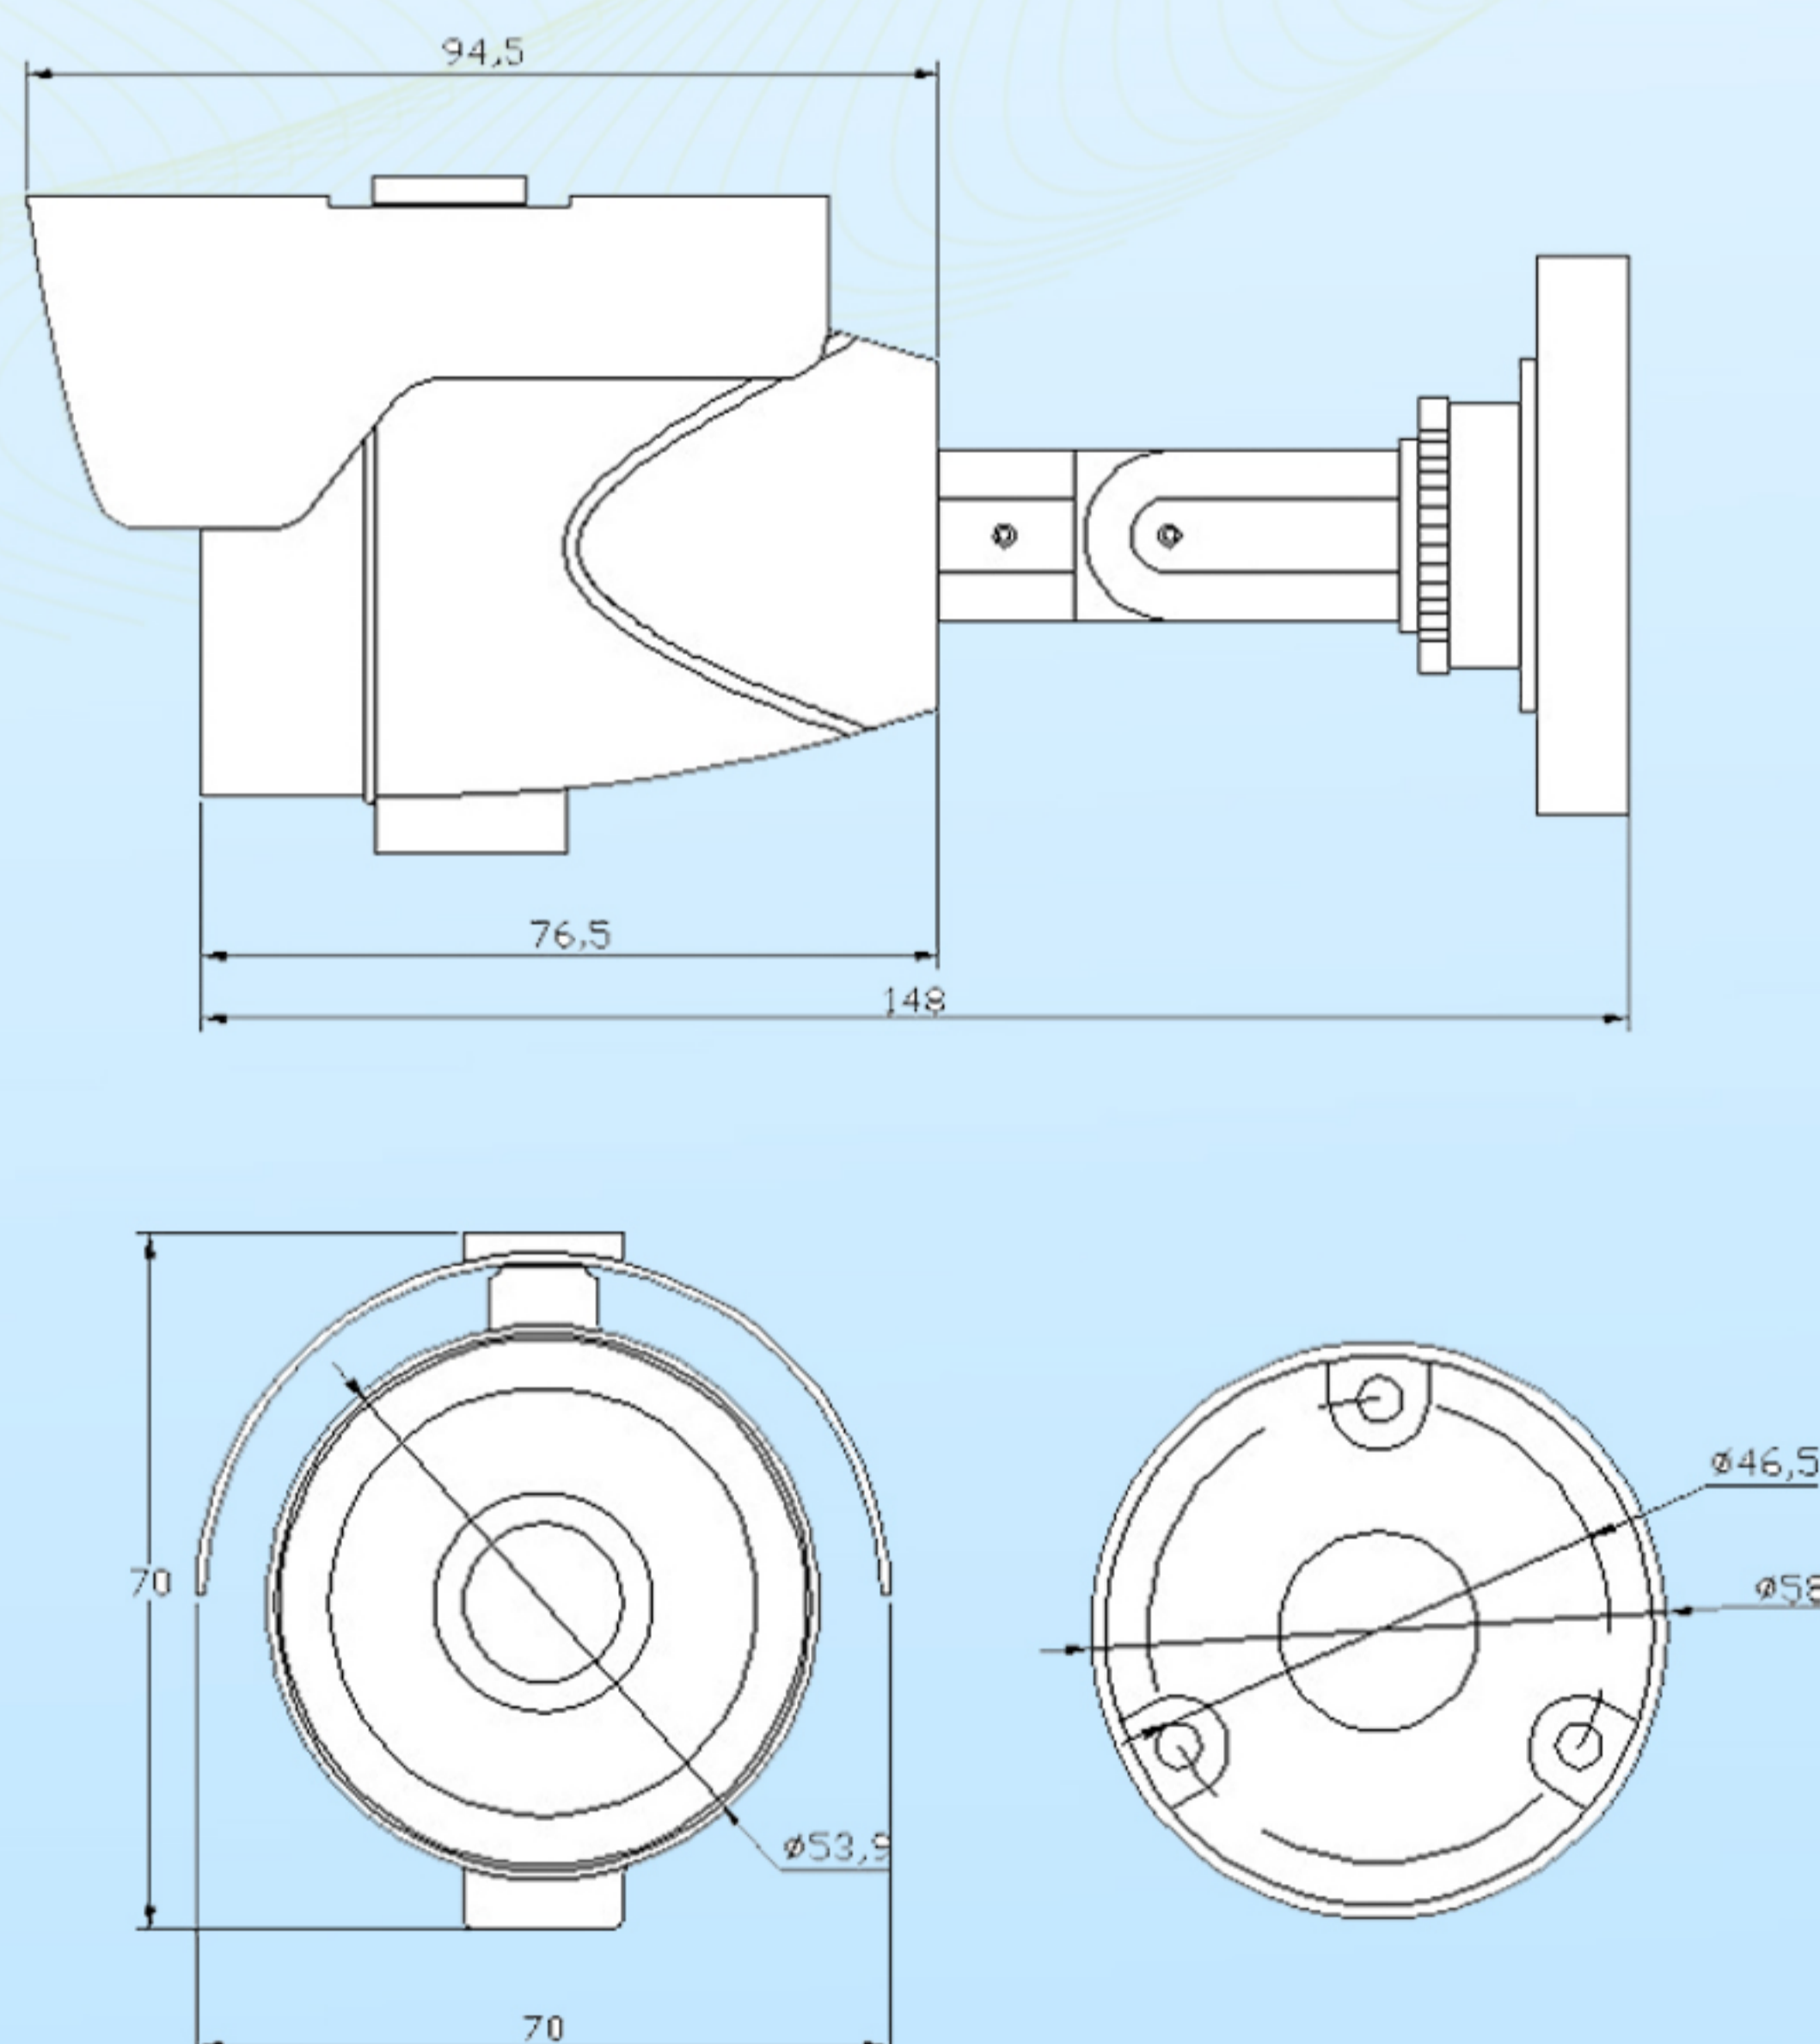

ขนาด

รุ่น	HA-38B10
เซ็นเซอร์	Color 1/4"1.0M Aptina Sensor
ประมวลผล	NVP2431H
ระบบสแกนภาพ	Progressive scan method
ความละเอียด	720P
เอพเฟกทีฟ พิกเซล	1.0M (1280H*720V)
เอ้าท์พุท พิกเซล	1.0M (1280H*720V)
ชัตเตอร์	1/50- 1/100,000sn
ค่าการรับแสงเมื่อมีแสงน้อย	0.05LUX
สมาร์ท IR	NC
วิดีโอเอ้าท์พุท	CVBS and AHD output
ระดับเสียงรบกวน	More than 50dB (AGC off)
การปรับภาพ	Yes
แกมมา	0.45
ความยาวโฟกัส	3.6mm
ควบคุมการโฟกัส	Fixed
ประเภทเลนส์	Fixed
อัตโนมัติ ไรริส	Support NO
อินฟราเรด	LED 24PCS
ระยะอินฟราเรด	20M
สถานะ IR	Under 10 Lux By CDS
เปิด IR	CDS Auto Control
DSP	NVP2431H
AES	Yes
อัตโนมัติ ทรนคอลลโรส	Yes
สมดุลแสงสีขาว	Yes
กลางวัน/กลางคืน	Yes
BLC	BLC/HBLC/OFF
OSD	NO
ICR	Yes
Anti Foggy	ON/OFF
การปรับภาพย้อนแสง	ON/OFF
DPC	Yes
Flicker less	ON/OFF
ID กล้อง	Yes
การป้องกันการสายเคเบิล	Yes
การป้องกันระบบไฟฟ้า	Yes
อุณหภูมิสำหรับการทำงาน	-10°C~50°C
อุณหภูมิในการเก็บรักษา	-30°C~60°C
ความชื้นสำหรับการทำงาน	20%~90%
ไฟเลี้ยง	12VDC
ขนาด	148*(L)*70(W)*70(H)mm
น้ำหนัก	0.35KG