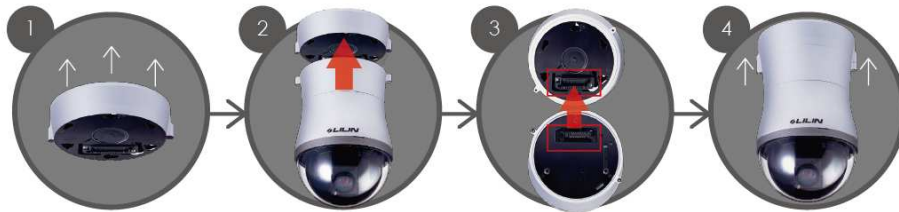

Easy Installation

Specifications

22X High Resolution (Day & Night) Fast Dome Camera Series				
Model	PIH-7622NL	PIH-7622DHNL	PIH-7622PL	PIH7622DHPL
	PIH-7622NF	PIH-7622DHF	PIH-7622PF	PIH7622DHPF
System	NTSC		PAL	
Power Supply	L type: AC 24V ±10% / F type: AC 100~240V			
Power Consumption	13 W			
Image Pick-up Device	Sony 1/4" Super HAD CCD	Sony 1/4" EXview HAD CCD	Sony 1/4" Super HAD CCD	Sony 1/4" EXview HAD CCD
Effective Pixels	768 (H) x 494 (V)		752 (H) x 582 (V)	
Scanning System	2:1 Interlace			
Scanning Frequency	15.734 KHz (H) , 59.94 Hz (V)		15.625 KHz (H) , 50 Hz (V)	
Synchronization	Internal / Line Lock Selectable			
Video Output	CVBS 1.0 Vp-p / 75 Ω BNC			
Horizontal Resolution	Color : 520 TV Lines	Color : 520 TV Lines Mono: 580 TV Lines	Color : 520 TV Lines	Color : 520 TV Lines Mono: 580 TV Lines
	Signal to Noise Ratio			
Minimum Illumination	Color : 0.3 Lux at F1.6	Color : 0.1 Lux at F1.6 Mono: 0.01 Lux at F1.6	Color : 0.3 Lux at F1.6	Color : 0.1 Lux at F1.6 Mono: 0.01 Lux at F1.6
Ambient Operation Temperature	- 10°C ~ + 50°C (14°F ~ 122°F)			
Operating Humidity	0% ~ 90%			
Dimensions	238 mm (H) x 145 mm (D)			
Weight	2300 g			
Panning Range	360° Endless			
	Panning Mode			
Panning Speed	Manual , Auto , Manual Position , Sequential Position			
Tilting Range	Manual Approx. 0.15°/s ~ 120°/s 8 Steps, Preset Approx. 1°/s ~ 255°/s, Alarm Trigger Speed 360°/s			
	-6° ~ +96°			
Tilting Mode	Manual , Auto , Manual Position , Sequential Position			
Tilting Speed	Manual Approx. 0.15°/s ~ 120°/s 8 Steps, Preset Approx. 1°/s ~ 255°/s, Alarm Trigger Speed 360°/s			
Zoom Ratio	22X Optical Zoom			
	Focal Length			
Maximum Aperture Ratio	1 : 1.6 (Wide) ~ 3.7 (Tele)			
Minimum Object Distance	1 m (Tele)			
Iris Range	F1.6 ~ 16, Close			
Angle Field of View	Wide : 60.62° (D) 50.13° (H) 38.73° (V) / Tele : 3.0° (D) 2.4° (H) 1.8° (V)			
Control Interface	RS-485 Transmission			
Control Function	Pan and Tilt / Zoom and Focus / Iris and ICR / 128 Preset Position / Home Position / Patrol			
Character Display	On / Off (Preset ID : 16 Alphanumeric Characters , Alarm Message , Zoom Ratio , Date / Time , Pan / Tilt Angle)			
Zoom Speed	0 ~ 7 Selectable [7 : Approx. 3.8 Second (Tele to Wide) in Manual Mode]			
Zoom Limit	Minimum: 1X~10X Selectable , Maximum: 15X~22X Selectable			
Focus Speed	Slow / MID. / Fast Selectable [Fast : Approx. 3.8 Second (Far to Near) in Manual Mode]			
Auto Focus	Auto / Zoom Trigger / Interval			
Iris	ALC (Adjustable Output Target Level) / Manual			
IR Cut filter	NA	YES	NA	YES
Password Lock	Function Setup			
Electronic Shutter Speed	Auto / Manual Selectable (1/60 ~ 1/100,000 sec)		Auto / Manual Selectable (1/50 ~ 1/100,000 sec)	
Back Light Compensation	On / Off Selectable			
White Balance	ATW / PUSH / MWB Selectable			
Auto Gain Control	0 ~ 36 dB Selectable			
Auto Mode	OFF / AUTO / SEQ / TOUR / PATROL (STOP/ PLAY/ LEARN)			
Privacy Zone	On / Off Selectable (Up to 8 Zones Settings)			
Image Mirror	On / Off Selectable			
Image Negative	On / Off Selectable			
Alarm Input / Output	6 Input [Alarm In 1 ~ 6 (NC / NO)] , 1 Output (Alarm Out NC / NO)			
Schedule Setting	Alarm Input / Auto Mode / Daylight Saving Time