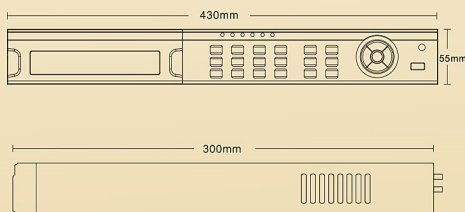

Dimension

Specification

Model		HP-9508PE
System	Compression	Standard H.264
	CPU	Cortex A9 Dual Core
	OS	Embedded Linux
Video	Input	BNC 1
	Output	VGA x 1: 1080P(1920x1080) HDMI x 1: 1080P(1920x1080)
IP Input	1080P	8CH@15FPS 4CH@30FPS
	720P	8CH@30FPS
	D1	8CH@30FPS
Audio	Input	-
	Output	RCA x 1
	2-way audio	RCA x 1
Record	Resolution	1080P/720P/D1
	Frame Rate	1~25fps/CH(PAL) , 1~30fps/CH(NTSC)
	Bit Rate	2M~12Mbps
	Encode	VBR/CBR
	Quality	6 Level
	Mode	Manual, Timer, Motion, Sensor
File Manager	Lock, unlock, reserving time	
Playback	Playback	8CH
	Search	Time/calendar search, event (motion, external alarm)
	Smart Search	Apply different colors to display whether a channel in a period of time recording or not.
	Function	Play, Pause, FF, FB, Digital zoom
Alarm	Mode	Sensor, Motion, Video Loss
	Input	8CH
	Output	1CH
	Triggering	Record, PTZ move, alarm out, e-mail, etc
Network	Interface	RJ45 X 1
	PoE	RJ45 X 8
	Protocol	TCP/IP, UDP, DHCP, DNS, PPPoE, DDNS
	Others	18 users online, dual stream
Cell phone	OS	iPhone, Blackberry, Andriod, Windows phone
	Function	Multi-screen surveillance(for certain model),snapshot, PTZ control, save the device list
Port	HDD	SATA x 2
	RS485	RS485 x 1, support PTZ and keyboard
	USB	USB2.0 2,one for mouse, another for USB backup device
Others	Remote Controller	Yes
	Power Supply	AC110V/220V
	Dimensions	430mm * 300mm * 55mm (W*D*H)
	WorkingEnvironment	0~50 °C , 10% ~ 90% Humidity