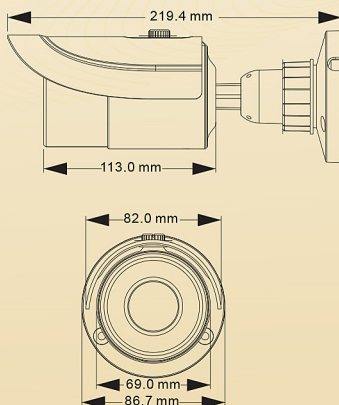

Day&Night

AWB

Sync

AGC

PoE

Water-proof

Feature

- 1080P full real time coding
- Max.re solution: 1920 x 1080
- 20-30m IR night view distance
- 3D DNR, digital WDR, defog and image stabilization
- Corridor mode optional
- ROI coding
- Broadband audio capture up to 192KHz for providing more details to track events
- CVBS local video, one-way audio, PoE
- ICR auto switch, true day / night
- Support smart phone, iPad, remote monitoring
- NAT traversal

Dimension

Specification

Model	HP-9521PEIR
Camera	
Image Sensor	1/2.9"CMOS
Image Size	1920 x 1080
Electronic Shutter	1/25s ~ 1/100000s
Min. Illumination	0LUX(IR LED ON)
Lens	6mm(4mm,8mm optional)
Lens Mount	M12
Wide Dynamic Range	Digital WDR
Digital NR	3D DNR
Image	
Video Compression	H.264
Resolution	1080P(1920x1080), 720P(1280x720), VGA(640x480), QVGA(320x240)
Multi-stream	1920x1080(1~30fps) / 1280x720(1~ 30fps) 1280x720(1 ~10fps) / 640x480(1 ~ 30fps) /320x240(1 ~30fps)
Bit rate	64Kbps ~ 4Mbps
Encode Mode	VBR/CBR
Quality	Five levels under VBR; Freely adjustable under CBR
Image Settings	Saturation, Brightness, Contrast, etc. adjustable through client software or web browser
Audio Compression	G711A
Interfaces	
Network	RJ45
Video Output	BNC x 1
Audio	One-way audio(MIC IN x1)
Functions	
Remote Monitoring	IE browsing,CMS remote control
Online Connection	4 online user
Protocol	TCP/IP, UDP, DHCP, NTP, RTSP, PPPoE, DDNS, SMTP,FTP
Connection Protocol	ONVIF, GB-T/28181-2011
Storage	Network remote storage
Smart Alarm	Motion Alarm
Day&Night	ICR
PoE	Yes
Plug & Play	Yes
IR Distance	20-30m
Water-proof	IP66
Others	
Power Supply	DC12V/POE
Operating Environment	-40 °C~50 °C,10% ~90% humidity
Dimensions	Φ87mm x 219mm
Weight (net)	635g