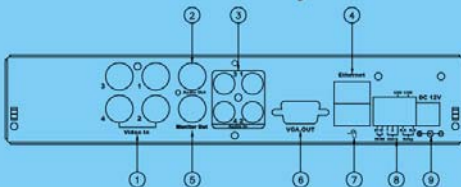

H.264 FULL D1 DVR HV-08RD Pro

Main Features

- H.264 hardware video compression
- Recording rate up to 60 PPS @ D1
- Support each channel backup
- Support CMS (Central Management System)
- Powerful mobile surveillance function, support JAVA, blackberry, i-Phone & Windows mobile
- Audio: 4 in & 1out/ Audio Backup / Audio Streaming
- Individual recording setup & function for each channel
- Support Privacy Mask
- HDD damaged block detection & temperature alarm system (HDD S.M.A.R.T)
- Support Pre-alarm
- DVR log function (ex. user login/ logout) for device safety management
- Up to six online clients for independent remote control; individual live-time, play-back & time-search functions available

Interface

Front Panel Layout

1 IR Sensor For Remote Control	5 Direction Keys
2 LEDs	6 Enter Key
3 Function Keys	7 USB Port for Backup
4 Channel Keys	

Back Panel Layout

1 Video Input	6 VGA Output
2 Audio Out	7 USB Port for Mouse
3 Audio In	8 RS-485/ Alarm/ Relay
4 Ethernet	9 Power
5 Monitor Output	