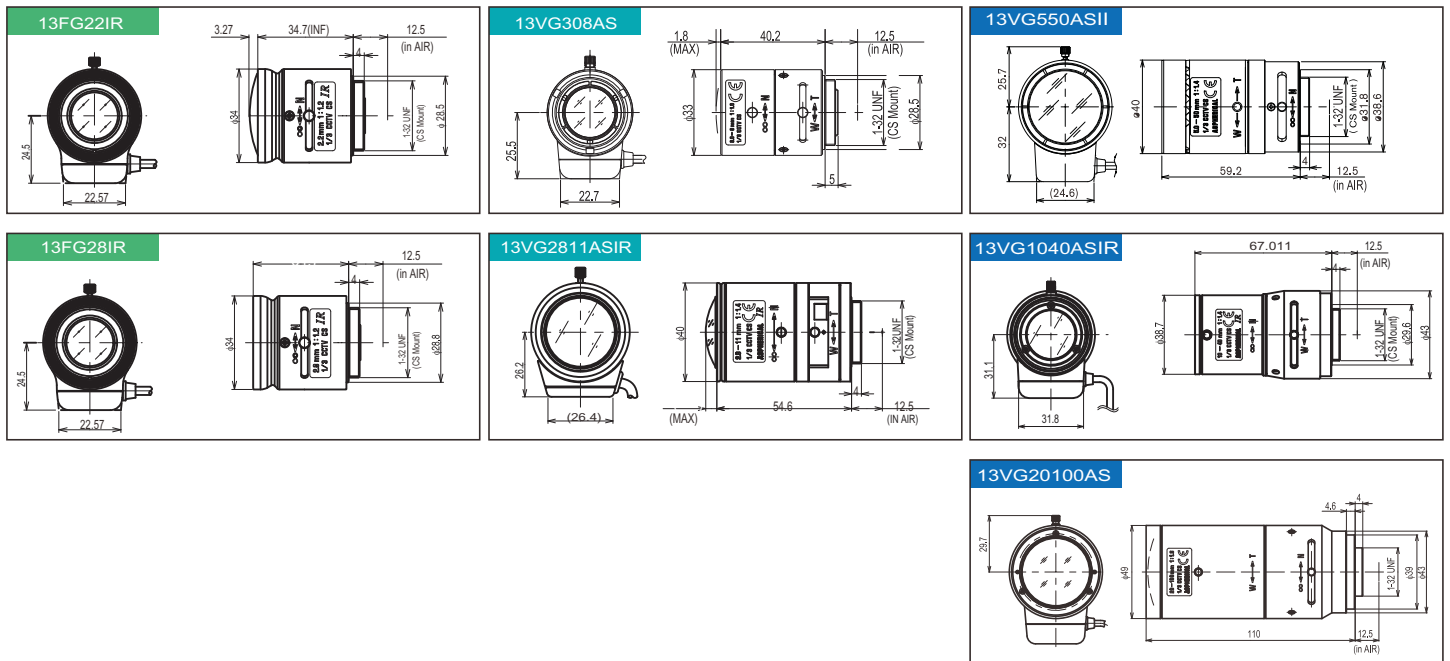

Model	13VG308AS	13FG28IR	13VG308AS	13VG2811ASIR	13VG550ASII	13VG1040ASIR	13VG20100AS	
Imager Size	1/3	1/3	1/3	1/3	1/3	1/3	1/3	
Focal Length	3.0-8mm	2.8mm	3.0-8mm	2.8-11mm	5-50mm	10-40mm	20-100mm	
Aperture Range	1.0-360	1.2-360	1.0-360	1.4-360	1.4-360	1.4-360	1.6-360	
Mount Type	CS	CS	CS	CS	CS	CS	CS	
Angle of View (Horizontal X Vertical)	Wide	91.0° x 66.6°	91.0° x 66.6°	91.0° x 66.6°	97.4° x 72.4°	53.6° x 40.3°	27.5° x 20.4°	13.6° x 10.2°
	Tele	35.9° x 26.9°	35.9° x 26.9°	35.9° x 26.9°	26.2° x 19.7°	5.6° x 4.2°	7.0° x 5.2°	2.8° x 2.1°
Operation	Focus	Manual w/Lock	Manual w/Lock	Manual w/Lock	Manual	Manual w/Lock	Manual	Manual w/Lock
	Zoom	Manual w/Lock	Manual w/Lock	Manual w/Lock	Manual	Manual w/Lock	Manual	Manual w/Lock
	Iris	Auto Iris (DC)	Auto Iris (DC)	Auto Iris (DC)	DC-Auto	Auto Iris (DC)	DC-Auto	Auto Iris (DC)
Weight	47g	49g	47g	87g	84g	87g	156g	

DIMENSIONS

⚠ Caution : Please read the instruction manual carefully before using the lens.