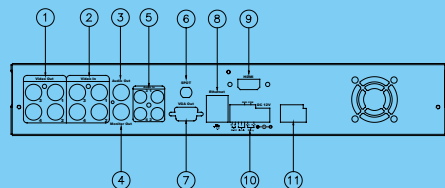

## Interface

Front Panel Layout

1 Cover Case	6 Function Keys
2 REC Key	7 USB Port for Backup
3 LEDs	8 USB Port for Mouse
4 Channel Keys	9 IR Port for Remote Control
5 Direction Keys	

Back Panel Layout

1 Video Output	6 Spot Monitor Output
2 Video Input	7 VGA Output
3 Audio Output	8 Ethernet
4 Monitor Output	9 HDMI
5 Audio Input	10 Power