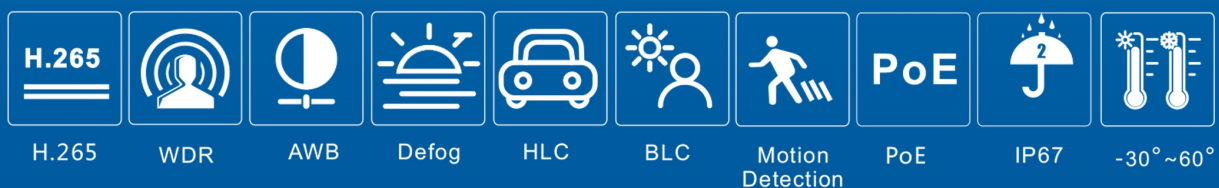

IP CAMERA SERIES
2Megapixel Network Camera

2M PIXEL  **HD**
Network Camera Series

2MP Network IR Water-proof Bullet Camera

IP CAMERA SERIES

2Megapixel Network Camera

- 2MP (1920 × 1080) H.265 coding
- Max.resolution: 1920 × 1080
- ICR auto switch, true day / night, ROI coding
- 3D DNR, digital WDR, HLC, BLC, Defog
- 30~50m IR night view distance
- 1CH audio input; Hardware reset
- Built-in micro SD card slot, up to 128GB
- DC12V/PoE power supply
- IP 67 ingress protection
- Support dual streams
- Support mobile surveillance by smart phones and tablet PCs with iOS or Android OS
- Intelligent analytics (optional): video blur detection, line crossing detection and region intrusion detection