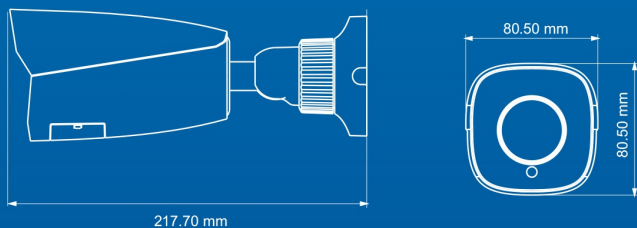

DIMENSIONS

Model Specifications	HP-97B20VPE
Camera	
Image Sensor	1 / 2.9 "CMOS
Image Size	1920 × 1080
Electronic Shutter	1 / 25 s ~ 1 / 100000 s
Iris Type	Fixed Iris
Min. Illumination	0.0035 lux@F1.2,AGC ON; 0 lux with IR 0.013 lux@F2.31,AGC ON; 0 lux with IR
Lens	2.8~12mm@F1.4, horizontal field of view: 88°~34.8°
Lens Mount	M12 or Φ14 optional
Wide Dynamic Range	Digital WDR
BLC	Yes
HLC	Yes
Digital NR	3D DNR
Angle Adjustment	Pan: 0°~360°; Tilt:0°~90°; Rotation: 0°~360°
Image	
Video Compression	H.265 / H.264 / MJPEG
H.265 Compression Standard	Main Profile@Leve4.1 High Tier
Resolution	1080P (1920 × 1080), 720P (1280 × 720), D1, CIF, 480 × 240
Main Stream	60Hz : 1080P(1 ~ 30fps) / 720P(1 ~ 30fps) 50Hz : 1080P(1 ~ 25fps) / 720P(1 ~ 25fps)
Sub Stream	60Hz : D1/CIF/480x240 (1~30fps); 50Hz: D1/CIF/480x240 (1~25fps)
Bit Rate	64 Kbps ~ 6Mbps
Bit Rate Type	VBR / CBR
Audio Compression	G711A / U
Image Settings	ROI, Saturation, Brightness, Chroma, Contrast, Wide Dynamic, Defog, Sharpen, NR, etc. adjustable through client software or web browser
ROI	Each ROI to be configured separately
Interfaces	
Network	RJ45
Audio	1CH audio input
Storage	Built-in micro SD card slot; up to 128GB
Hardware Reset	Yes
Functions	
Remote Monitoring	Web browsing, CMS remote control
Online Connection	Support simultaneous monitoring for up to 3 users; Support multi-stream real time transmission
Network Protocol	UDP, IPv4, IPv6, DHCP, NTP, RTSP, PPPoE, DDNS, SMTP, 802.1x, UPnP, HTTPs, HTTP, QoS
Interface Protocol	ONVIF
Storage	Network remote storage; micro SD card storage
Smart Alarm	Motion detection, SD card full, SD card error
Intelligent Analytics	Video blur detection, line crossing detection and region intrusion detection (optional)
General Function	Watermark, IP address filtering, video mask, heartbeat, illegal login lock
PoE	Yes
IR Distance	30 ~ 50 m
Ingress Protection	IP67
Others	
Power Supply	DC12V / PoE
Power Consumption	< 7.5W
Operating Environment	-30 °C ~ 60 °C (-22°F~140°F) Humidity: less than 95 % (non-condensing)
Dimensions (mm)	217.7 × 80.5 × 80.5
Weight (net)	Approx. 0.65KG
Installation	Ceiling mounting; Wall mounting