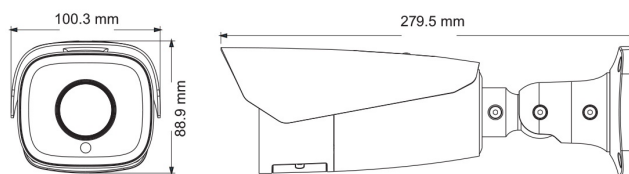

- Starlight
- 2MP ( 1920 × 1080 ) @30fps
- Support smart H.265/H.264 coding
- ICR auto switch, true day/night
- Up to 100m IR night view distance; motorized zoom lens
- 3D DNR, true WDR, HLC, BLC and ROI coding
- Built-in micro SD card slot, up to 128GB
- 1CH audio input; 1CH audio output
- 1CH alarm input; 1CH alarm output
- DC12V/PoE power supply
- Support three streams
- P2P function optional
- IP67
- Support mobile surveillance by smart phones with iOS and Android OS
- Intelligent analytics: video abnormality (video tampering, scene change), license plate recognition

LPR	
Snapshot	Overview and cutout of plate for picture
White List	10000
Capture Speed Range	0~70km/h
Others	
Power Supply	DC12V/PoE
Power Consumption	< 11W
Operating Environment	- 30 °C ~ 60 °C (-22°F~140°F) Humidity: less than 95 % (non-condensing)
Dimensions ( mm )	279.5 × 100.3 × 88.9
Weight ( net )	Approx. 1.04KG
Installation	Ceiling mounting; Wall mounting

### DIMENSIONS